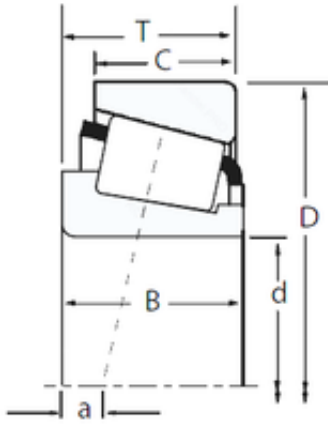

## EE217062X/217112 Timken Tapered Roller Bearing Assembly

Bearing No. EE217062X/217112

EE217062X/217112 Bearing 2D drawings and 3D CAD models

Size	158.75x285.75x76.2 mm
Bore Diameter	158,75 mm
Outer Diameter	285,75 mm
Width	76,2 mm
d	158,75 mm
D	285,75 mm
T	76,2 mm
B	73,025 mm
C	55,562 mm
R	13,5 mm
r	6,4 mm